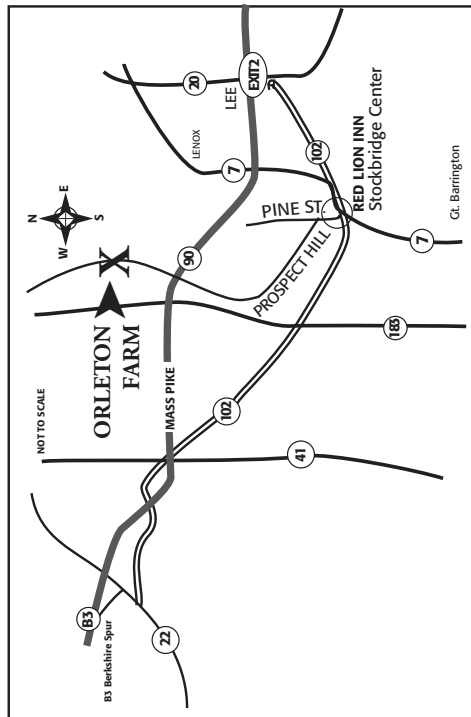

LAURENCE WILLIAMSON  
108 COLD POND ROAD  
ACWORTH, NH 03601

DIRECTIONS TO ORLETON FARM

Vendors are welcome and should call: 413-298-3119

The Orleton Farm, Eden Hill  
Tenth Annual  
Pleasure Driving Show  
Saturday, June 21 &  
Sunday, June 22, 2008

*Welcome Barbeque Hosted by Orleton Farm  
Friday, June 20 at 6:00pm*

*Dressage Starting at 8:00am, Saturday  
Wine & Cheese Party at end of Saturday Show*

*Pleasure Driving Show  
Starting at 9:00am Sunday*

**RIBBONS AND TROPHIES AWARDED**

**DIVISION CHAMPIONSHIPS**

*For latest details & additional prize list go to [www.colonialcarriage.org](http://www.colonialcarriage.org)*

**ADMISSION**

**EXHIBITORS - FREE • GENERAL ADMISSION - \$5.00**  
**CHILDREN UNDER 12 YEARS OF AGE - \$3.00**  
**CHILDREN UNDER 5 YEARS OF AGE - FREE**